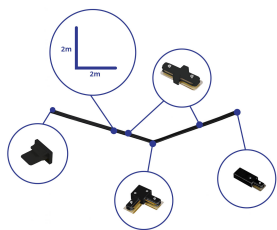

## Specifications Bright Choice Rail Set 1-Phase L 2 x 2 Meter Black | incl. End Cap, Power Connector and L - Connector

[View Product](#)

### General Information

SKU	254106
EAN	8719157064828
Brand	Bright Choice
Manufacturer Name	Complete L shaped 1-Phase Track Set Black – 2 x 2 meter incl. End Cap, Power Connector and L -Conne
Full box quantity	1
Any Lamp all-in warranty	3 Years

### Technical Information

Colour of the Fixture	Black
Product Type Category	Accessory - 1-Phase Track

### Dimensions

Length (mm)	1000
Height (mm)	20
Width (mm)	34